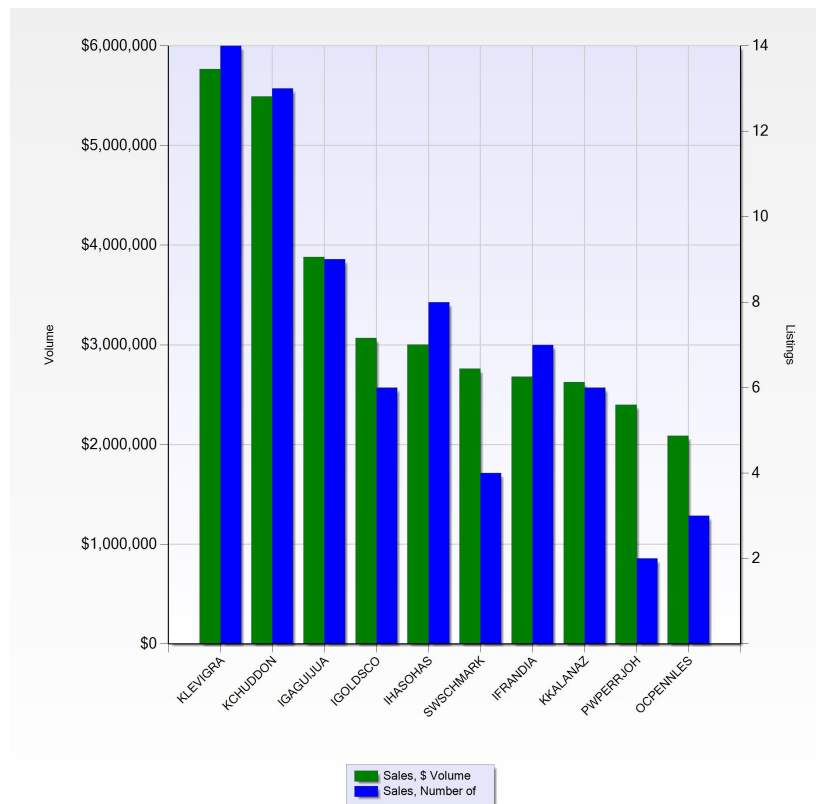

2018 Listings Sold in Jurupa Valley

Search Criteria

Time frame is from Jan 2018 to Dec 2018

City is 'Jurupa Valley'

Year Built is 2016 or less

Results calculated from 72 listings

©CRMLS. Information is believed to be accurate, but shall not be relied upon without verification.
Accuracy of square footage, lot size and other information is not guaranteed.